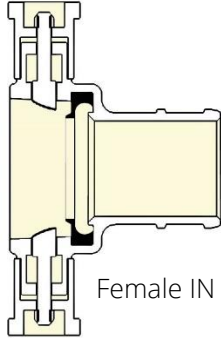

Fire & Waterway

Instantaneous Couplings

Female IN 70mm range

Made from high pressure cast alloy
Heat treated
Couples with all male IN 70mm couplings
Made to SNZ 4505 Standard

Male IN 70mm

Female IN 70mm

All Female IN 70mm Couplings come with a rubber seal - Re-order code: **960-P-ADP10001**

101-A-INS10003

Female IN 70mm x 38mm Tail LA

101-A-INS10004

Female IN 70mm x 38mm Tail LG2

101-A-INS10053

Female IN 70mm x 45mm IF Tail

101-A-INS10059

Female IN 70mm x 70mm IF Tail

Aluminium range (AL)

101-A-INS10007	Female IN 70mm 45mm Tail LA
101-A-INS10011	Female IN 70mm 50mm Tail LA
101-A-INS10015	Female IN 70mm 64mm Tail LA
101-A-INS10019	Female IN 70mm 70mm Tail LA
101-A-INS10023	Female IN 70mm 90mm Tail LA