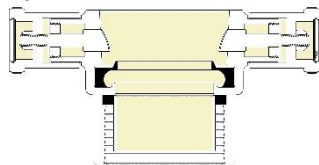

Fire & Waterway

Instantaneous Couplings

Female IN 70mm range

Made from high pressure cast alloy
Heat treated
Couples with all male IN 70mm couplings
Made to SNZ 4505 Standard

Male IN 70mm

Female IN 70mm

All Female IN 70mm Couplings come with a rubber seal - Re-order code: **960-P-ADP10001**

101-A-INS10003

Female IN 70mm x 38mm Tail LA

101-A-INS10004

Female IN 70mm x 38mm Tail LG2

101-A-INS10053

Female IN 70mm x 45mm IF Tail

101-A-INS10059

Female IN 70mm x 70mm IF Tail

Aluminium range (AL)

101-A-INS10007	Female IN 70mm 45mm Tail LA
101-A-INS10011	Female IN 70mm 50mm Tail LA
101-A-INS10015	Female IN 70mm 64mm Tail LA
101-A-INS10019	Female IN 70mm 70mm Tail LA
101-A-INS10023	Female IN 70mm 90mm Tail LA

Bronze range (LG2)

101-A-INS10008	Female IN 70mm 45mm Tail LG2
101-A-INS10012	Female IN 70mm 50mm Tail LG2
101-A-INS10016	Female IN 70mm 64mm Tail LG2
101-A-INS10020	Female IN 70mm 70mm Tail LG2
101-A-INS10024	Female IN 70mm 90mm Tail LG2