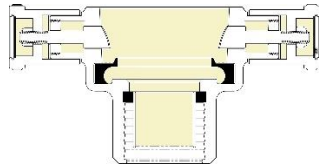

Fire & Waterway

Instantaneous Couplings

Female IN 70mm range

Made from high pressure cast alloy
Heat treated
Couples with all male IN 70mm couplings
Made to SNZ 4505 Standard

Male IN 70mm

Female IN 70mm

All Female IN 70mm Couplings come with a rubber seal - Re-order code: **960-P-ADP10001**

101-A-INS10003

Female IN 70mm x 38mm Tail LA

101-A-INS10004

Female IN 70mm x 38mm Tail LG2

101-A-INS10053

Female IN 70mm x 45mm IF Tail

101-A-INS10059

Female IN 70mm x 70mm IF Tail

Aluminium range (AL)

101-A-INS10007	Female IN 70mm 45mm Tail LA
101-A-INS10011	Female IN 70mm 50mm Tail LA
101-A-INS10015	Female IN 70mm 64mm Tail LA
101-A-INS10019	Female IN 70mm 70mm Tail LA
101-A-INS10023	Female IN 70mm 90mm Tail LA

Bronze range (LG2)

101-A-INS10008	Female IN 70mm 45mm Tail LG2
101-A-INS10012	Female IN 70mm 50mm Tail LG2
101-A-INS10016	Female IN 70mm 64mm Tail LG2
101-A-INS10020	Female IN 70mm 70mm Tail LG2
101-A-INS10024	Female IN 70mm 90mm Tail LG2