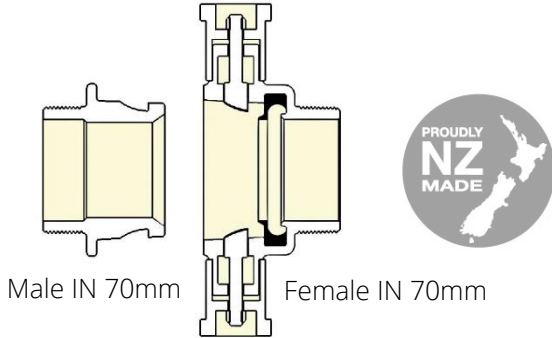

Fire & Waterway

Female Adaptors

Female IN 70mm range

Made from high pressure cast alloy
Heat treated

Couples with all female IN 70mm couplings

Made to SNZ 4505 Standard

101-A-ADP10024
*Female IN 70mm Single Lug x
2 1/2" FBSP LA*

101-A-ADP10026
*Female IN 70mm Single Lug x
2 1/2" FBSP LG2*

101-A-ADP10028
*Female IN 70mm Single Lever
x 2 1/2" FBSP LA*

101-A-ADP10074
*Female IN 70mm Single Lever
x 1 1/2" MBSP LA*

101-A-ADP10031
*Female IN 70mm Double Lug x
2 1/2" MBSPT LA*

101-A-ADP10051
*Female IN 70mm Double Lug
x 2 1/2" MBSPT LG2*

101-A-ADP10071
*Female IN 70mm to Female IN
70mm*

101-A-ADP10073
*Female IN 70mm Double Lug
x 1 1/2" MBSP LA*