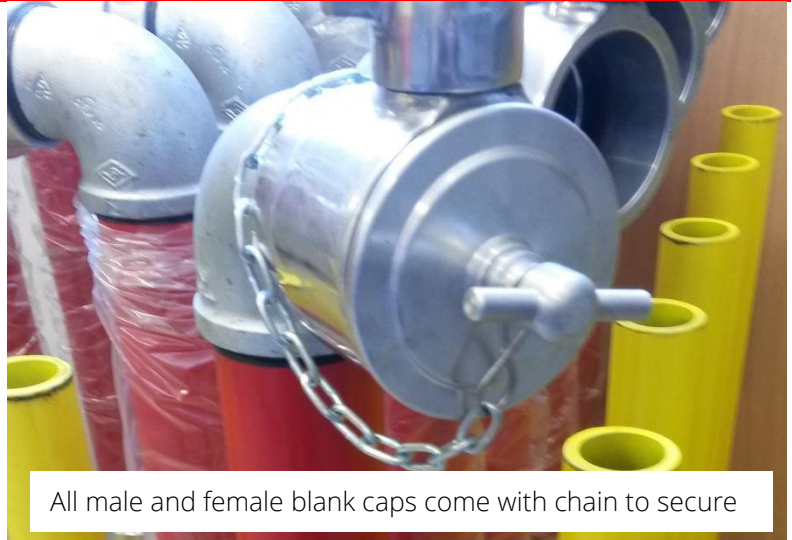

### Blank Cap 70mm range

Made from high pressure cast alloy  
Heat treated  
Couples with all male and female IN 70mm couplings  
Made to SNZ 4505 Standard

All male and female blank caps come with chain to secure